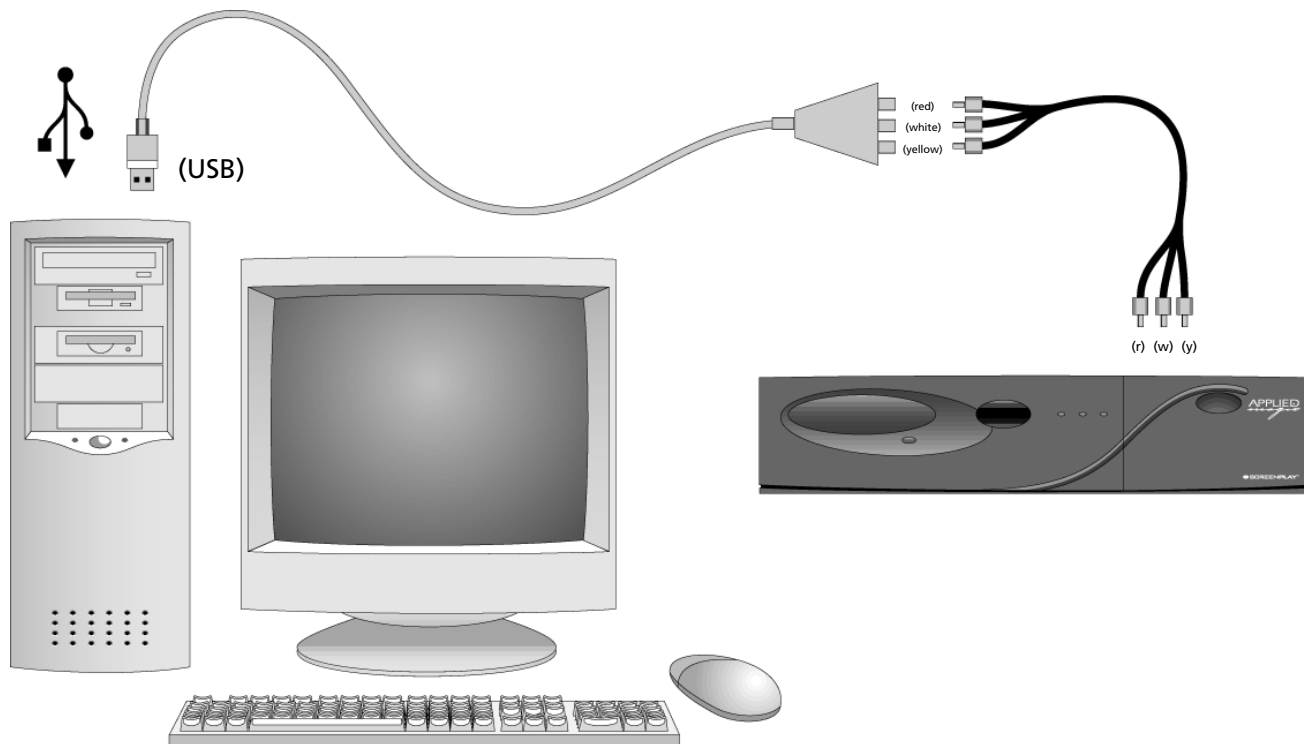

Applied Magic's ScreenPlay & Sequel Streaming, Internet, and PowerPoint™ Presentation Solutions

Outputting video from ScreenPlay or Sequel for streaming media or computer presentations is easy. Applied Magic recommends Pinnacle Studio Online. This simple, inexpensive video capture device lets you convert your analog output to one of several digital formats such as **AVI, MPEG-1, Real Video** and **Windows Streaming Media**.

System Requirements for Pinnacle Studio Online:

- ▶ Minimum Pentium 233 or compatible PC
- ▶ Direct X 5.0 (or higher) compatible graphics and sound cards
- ▶ CD ROM drive
- ▶ Mouse
- ▶ USB port
- ▶ Windows 98 or Windows Millennium
- ▶ 30 MB free disk space to install software
- ▶ Internet connection (modem, cable modem, DSL or network) and ISP account required for video sharing)
- ▶ Netscape Navigator 4.0 or higher or Microsoft Internet Explorer 4.0 or higher required for video sharing

Capture Rate: 30 frames per second

Resolution: 320 x 240

Inputs: Composite video, right and left audio

Where to buy ScreenPlay / Sequel:

www.applied-magic.com
or call toll free 888-624-4255

Where to buy Pinnacle Studio Online: