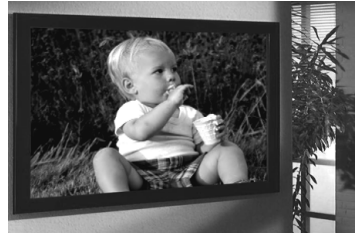

ProDAD Frames are static graphics that over lay your video using the graphic timeline of the storyboard. These effects are similar to Luma Key, but are processed in real-time. Just drag & drop a frame over a videoclip on the storyboard, and take a look. No rendering! No waiting!

To purchase ProDAD frames and wipes, contact your local Applied Magic dealer or Applied Magic Europe at:

www.applied-magic.dk

Rapid Clipart

Rapid Clipart is the latest product from Binary Dairy Designs - the premiere supplier of add-on products for your Applied Magic ScreenPlay or Sequel. This collection of graphic image objects has categories that will fit the needs of nearly anyone. From weddings to education to holidays and much more. Samples of Rapid Clipart are included with this release of Version 2.5 for ScreenPlay and Sequel.